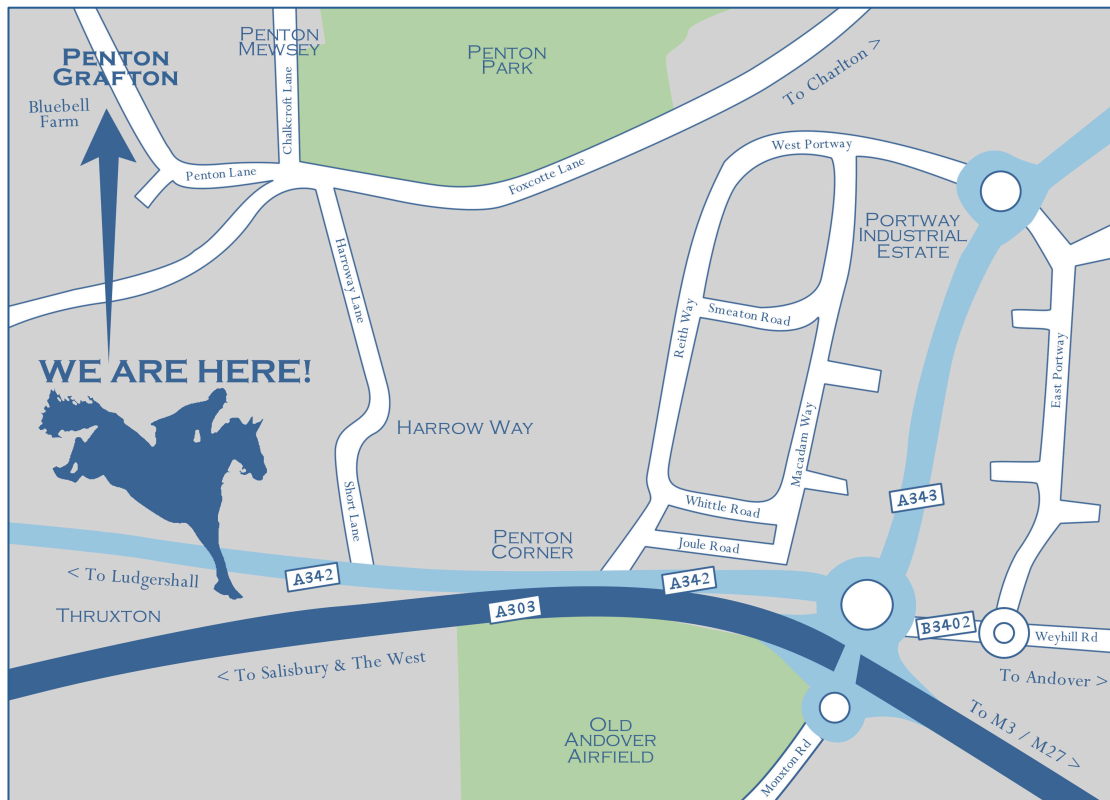

ROSIE MOSS EQUINE

FIND US

ROSIE MOSS EQUINE
BLUEBELL FARM
PENTON GRAFTON
NR ANDOVER
HAMPSHIRE
SP11 ORR

Tel: 07765 803454

Email: info@rosiemossequine.co.uk

www.rosiemossequine.co.uk